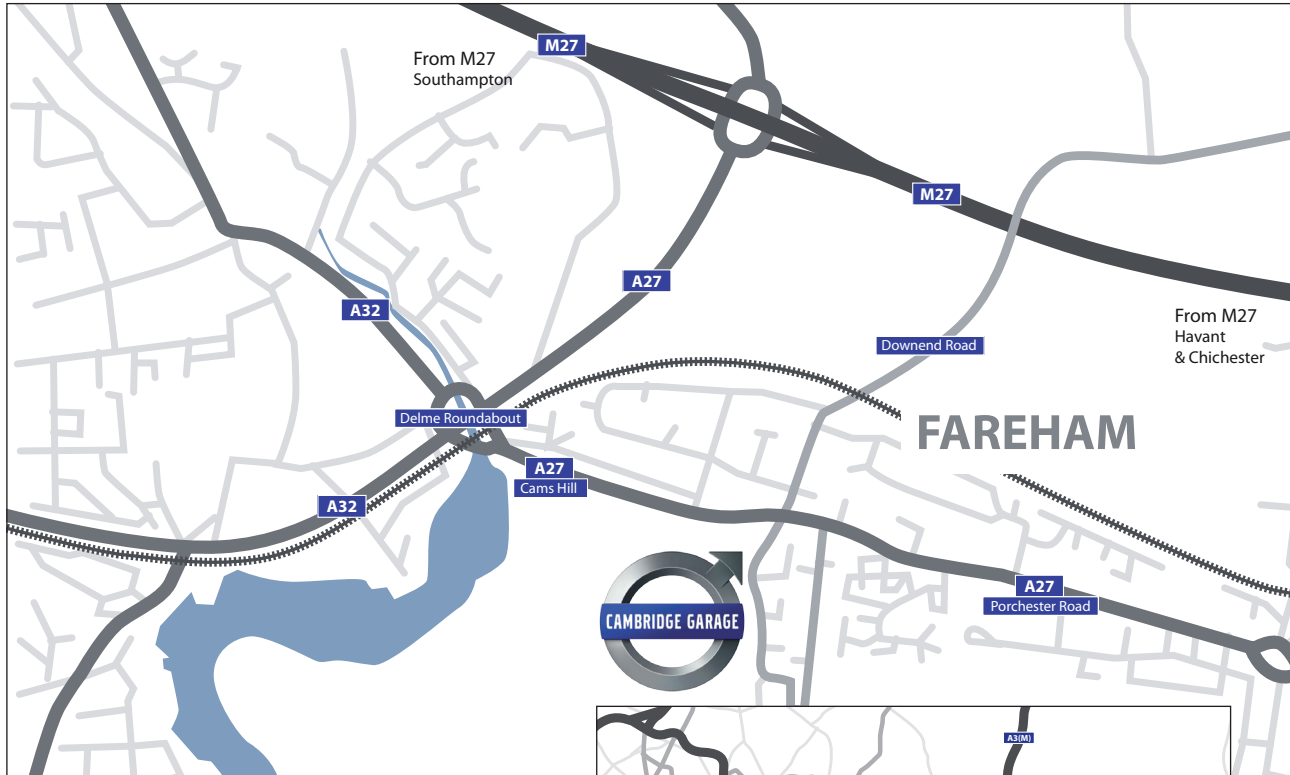

CAMBRIDGE GARAGE

ACCIDENT & REPAIR CENTRE

29 STANDARD WAY, FAREHAM, INDUSTRIAL PARK, FAREHAM, PO16 8XS

TEL: 01329 826565

From the West

- Follow the M27 Eastbound.
- Take the A27 South.
- At the Delm roundabout, take the 1st exit onto the Eastbound A27 Cams Hill.
- Continue for half a mile, Standard Way is on the right.

From the East

- Follow the M27 Westbound.
- Take the A27 South.
- At the Delm roundabout, take the 1st exit onto the Eastbound A27 Cams Hill.
- Continue for half a mile, Standard Way is on the right.