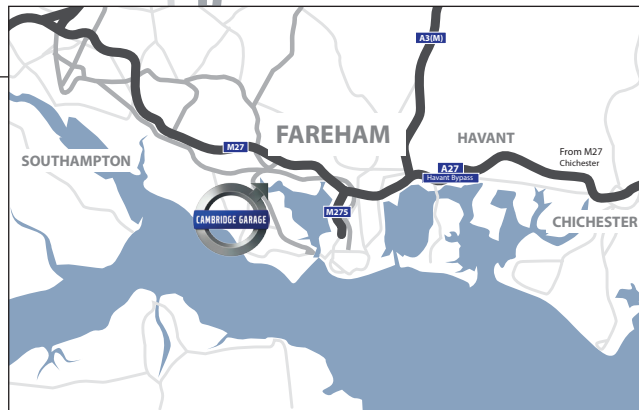

CAMBRIDGE GARAGE

ACCIDENT & REPAIR CENTRE

29 STANDARD WAY, FAREHAM, INDUSTRIAL PARK, FAREHAM, PO16 8XS

TEL: 01329 826565

From the West

- Follow the M27 Eastbound.
- Take the A27 South.
- At the Delm roundabout, take the 1st exit onto the Eastbound A27 Cams Hill.
- Continue for half a mile, Standard Way is on the right.

From the East

- Follow the M27 Westbound.
- Take the A27 South.
- At the Delm roundabout, take the 1st exit onto the Eastbound A27 Cams Hill.
- Continue for half a mile, Standard Way is on the right.