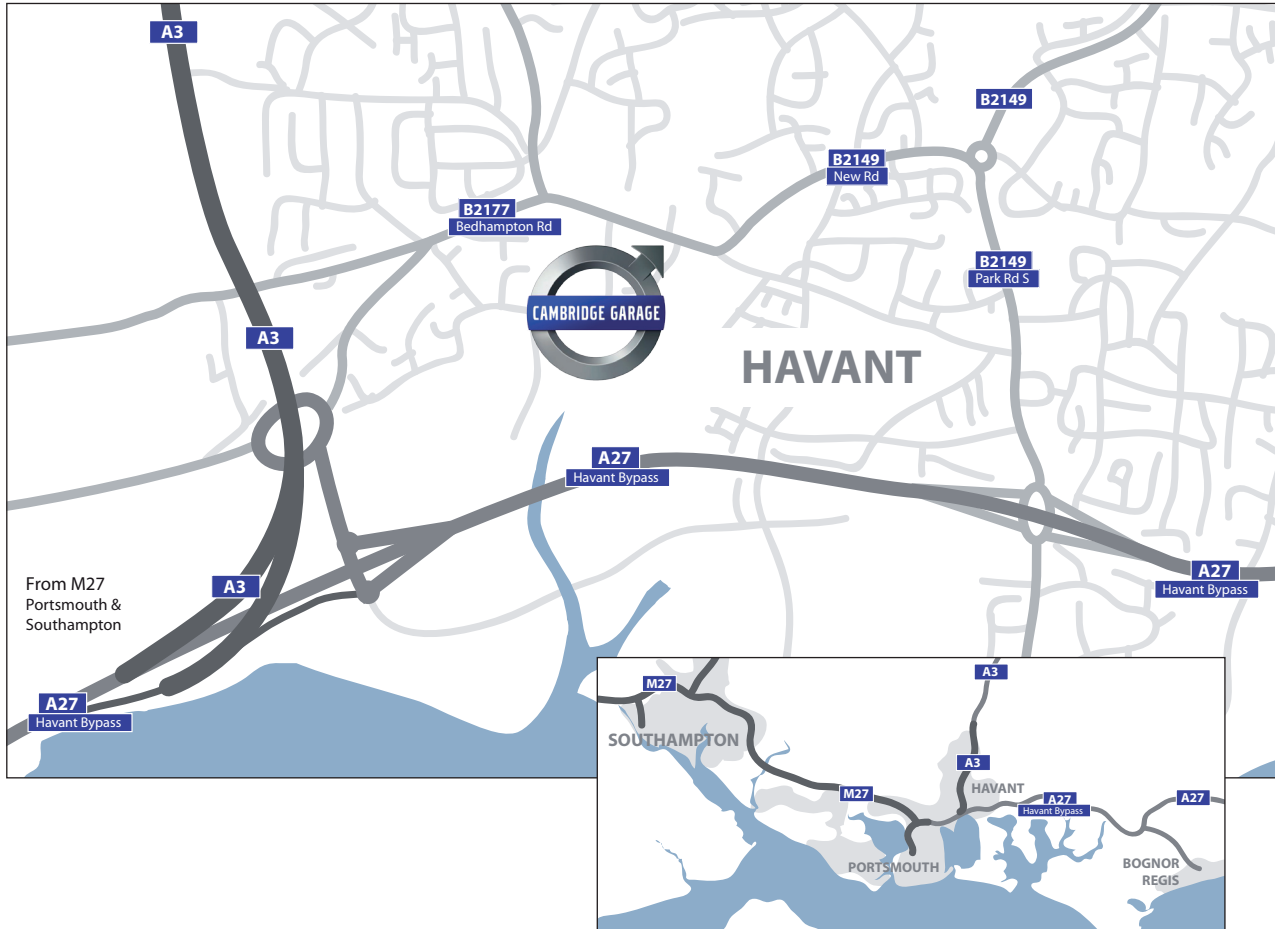

CAMBRIDGE GARAGE

CAR SALES AND AFTERSALES

23 BEDHAMPTON ROAD, HAVANT, HAMPSHIRE, PO9 3ES

TEL: 023 9244 5310

From Portsmouth, Southampton and the West

- Follow M27 into A27 bearing left at A3 signposted for Bedhampton/Waterlooville.
- Take the B2177 exit toward Bedhampton.
- Take the 3rd exit at the next roundabout onto B2177/Bedhampton Rd.
- Continue to follow Bedhampton Rd for about half a mile, we are on your right.

From the North

- Leave the A3 at junction 5 toward Bedhampton/Farlington/Drayton.
- At the roundabout, take the 1st exit onto the B2177 towards Bedhampton.
- Take the 3rd exit at the next roundabout onto B2177/Bedhampton Rd.
- Continue to follow Bedhampton Rd for about half a mile, we are on your right.

From the East

- Travelling West on the A27 Havant Bypass, take the exit toward Langstone.
- At the roundabout, take the 3rd exit onto B2149/Park Rd S.
- Continue for just over a mile taking the first exit at the first roundabout, we are on the left.