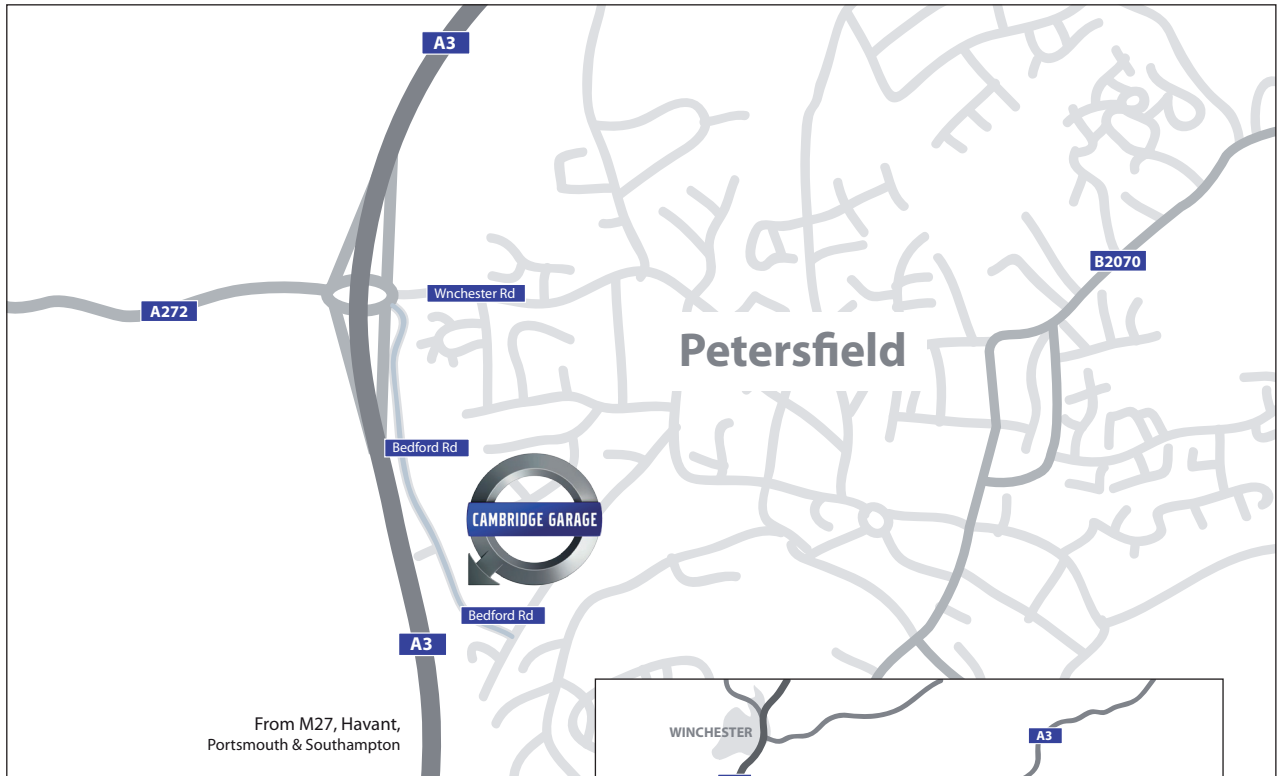

CAMBRIDGE GARAGE

AFTERSALES - SERVICE & REPAIR

UNIT 7, PETERSFIELD BUSINESS PARK, BEDFORD ROAD, PETERSFIELD, GU32 3QA

TEL: 01730 260666

From M27, Havant, Portsmouth & Southampton

From the South

- Follow the A3 Northbound.
- Take the A272 exit toward Winchester/Alton/A32.
- At the roundabout, take the 4th exit onto Bedford Rd,
- Continue for half a mile, we are on the left.

From the North

- Follow the A3 Southbound.
- Take the A272 exit toward Winchester/Alton/A32.
- At the roundabout, take the 2nd exit onto Bedford Rd,
- Continue for half a mile, we are on the left.